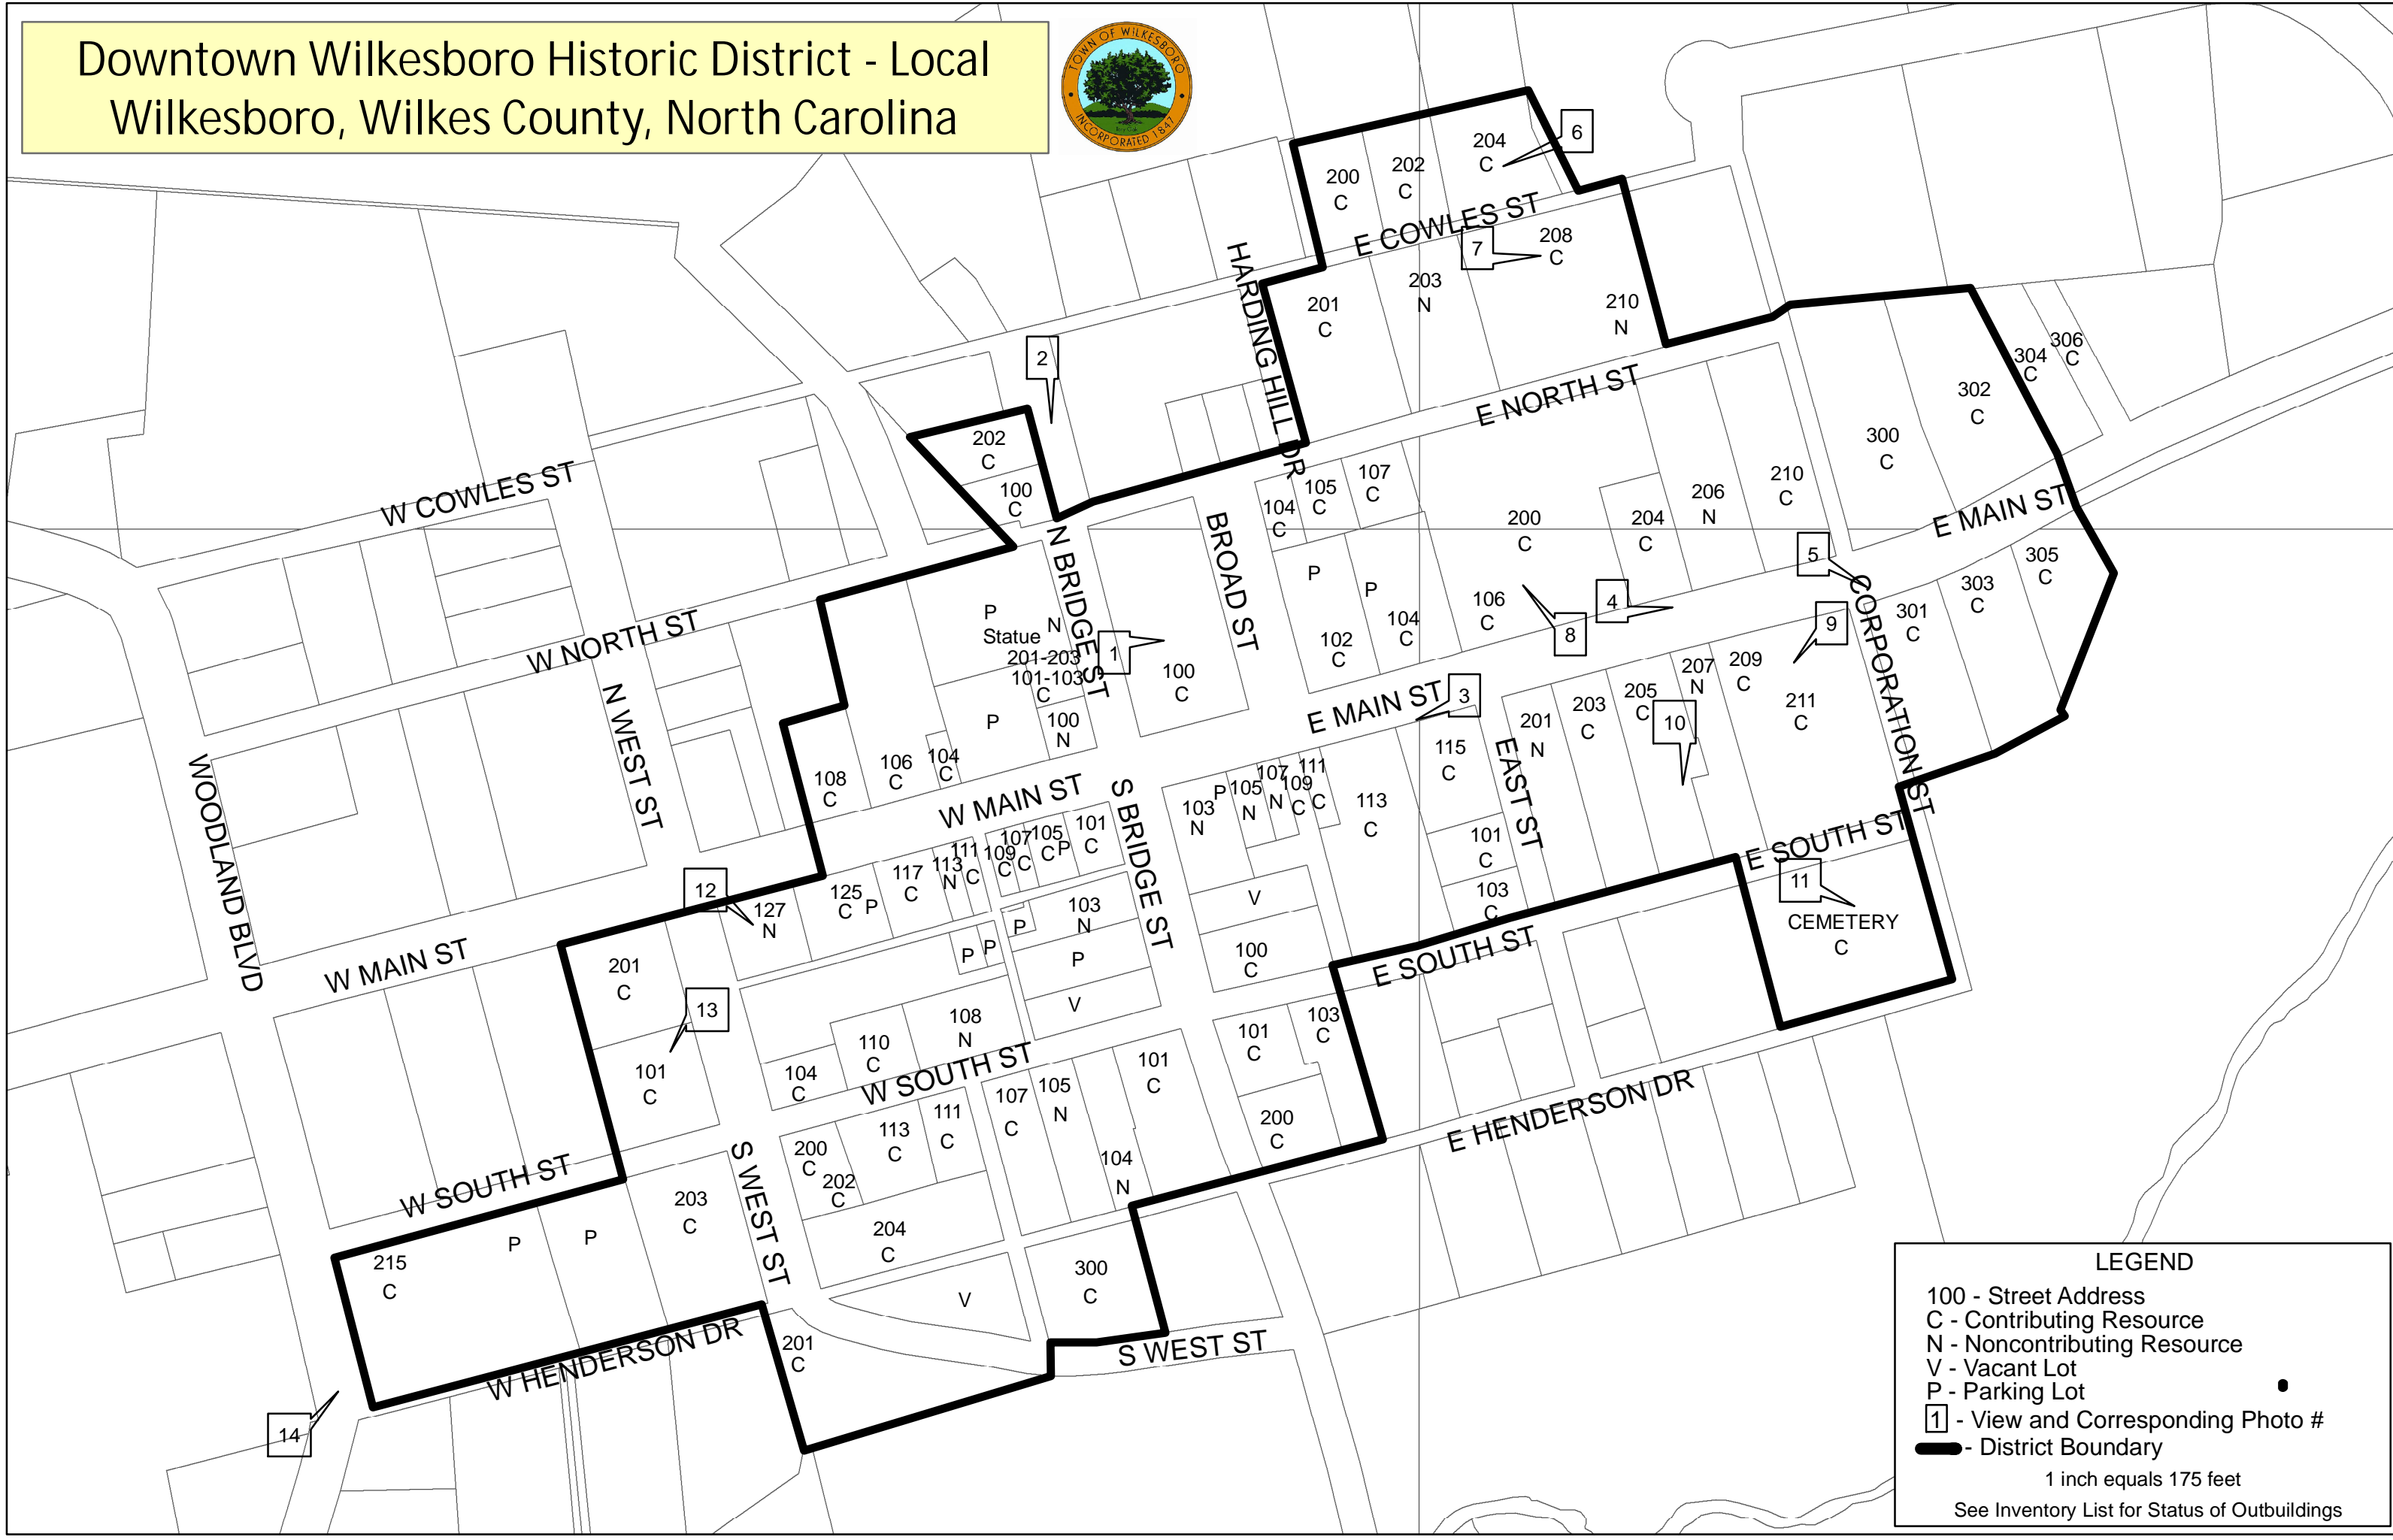

Downtown Wilkesboro Historic District - Local Wilkesboro, Wilkes County, North Carolina

LEGEND

- 100 - Street Address
- C - Contributing Resource
- N - Noncontributing Resource
- V - Vacant Lot
- P - Parking Lot
- 1 - View and Corresponding Photo #
- District Boundary

1 inch equals 175 feet
See Inventory List for Status of Outbuildings